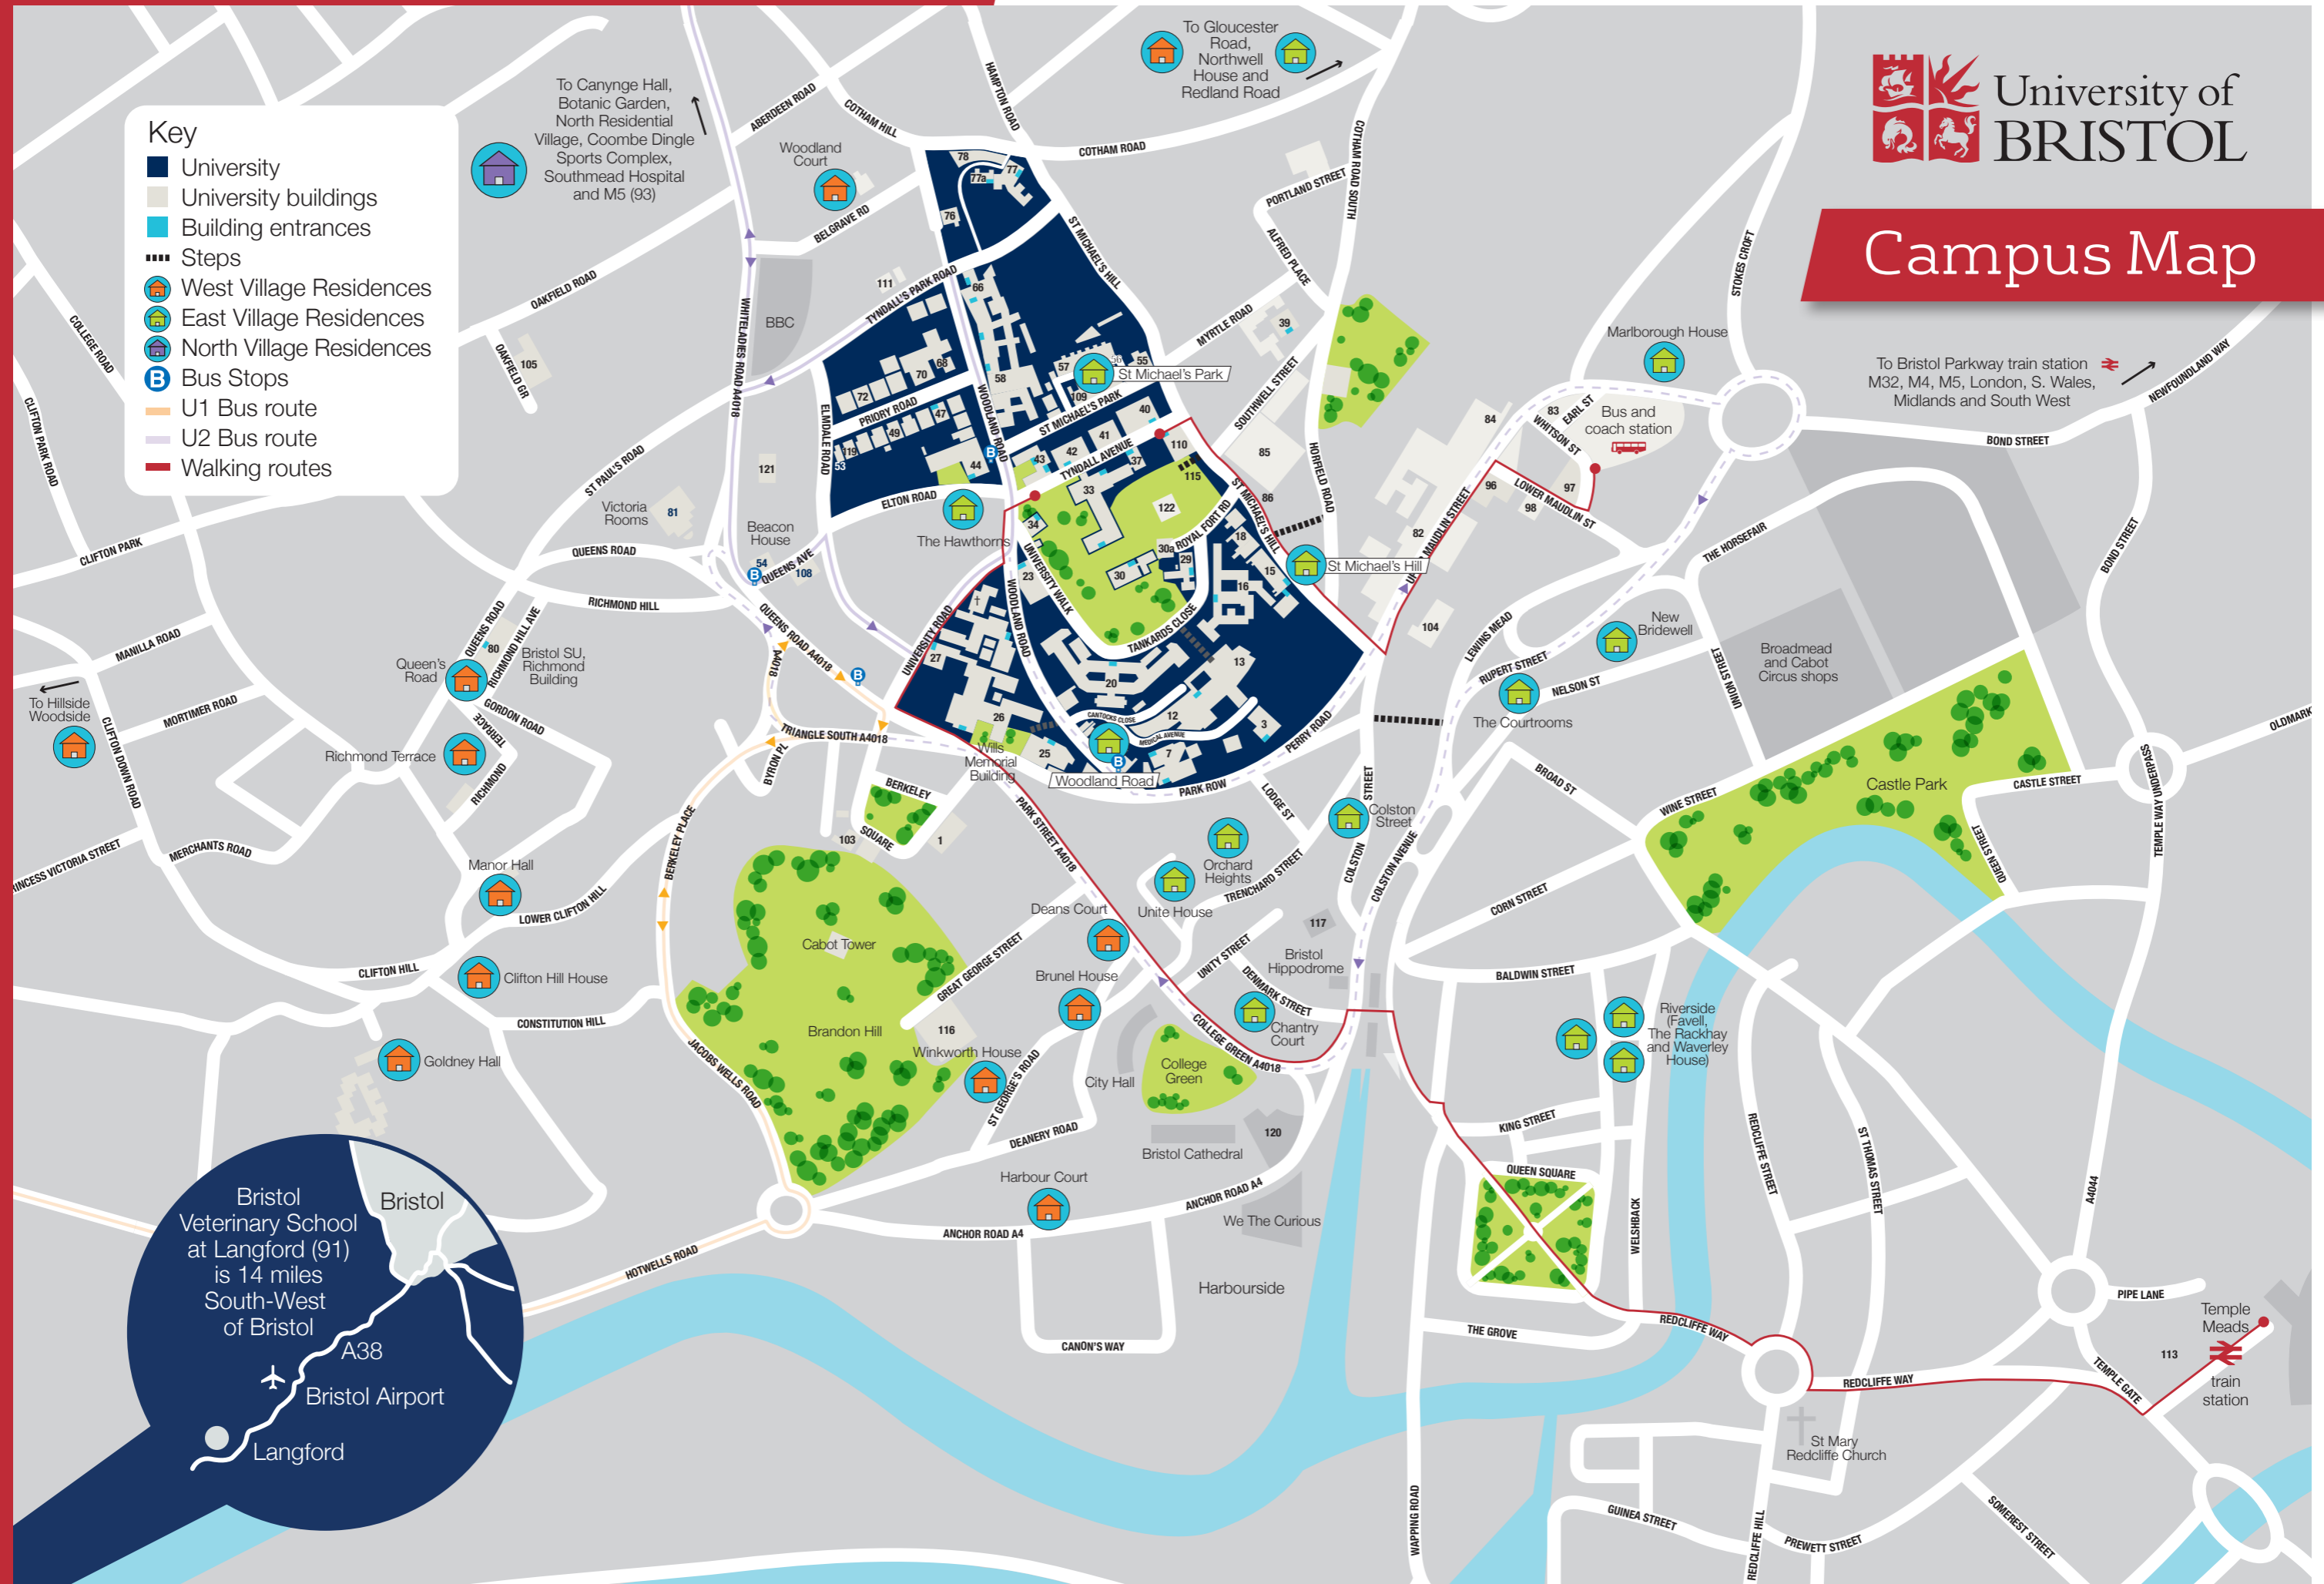

Campus Map

To Bristol Parkway train station
M32, M4, M5, London, S. Wales,
Midlands and South West

Key

- University
- University buildings
- Building entrances
- Steps
- West Village Residences
- East Village Residences
- North Village Residences
- Bus Stops
- U1 Bus route
- U2 Bus route
- Walking routes

To Canynge Hall,
Botanic Garden,
North Residential
Village, Coombe Dingle
Sports Complex,
Southmead Hospital
and M5 (93)

To Gloucester
Road,
Northwell
House and
Redland Road

Bristol
Veterinary School
at Langford (91)
is 14 miles
South-West
of Bristol