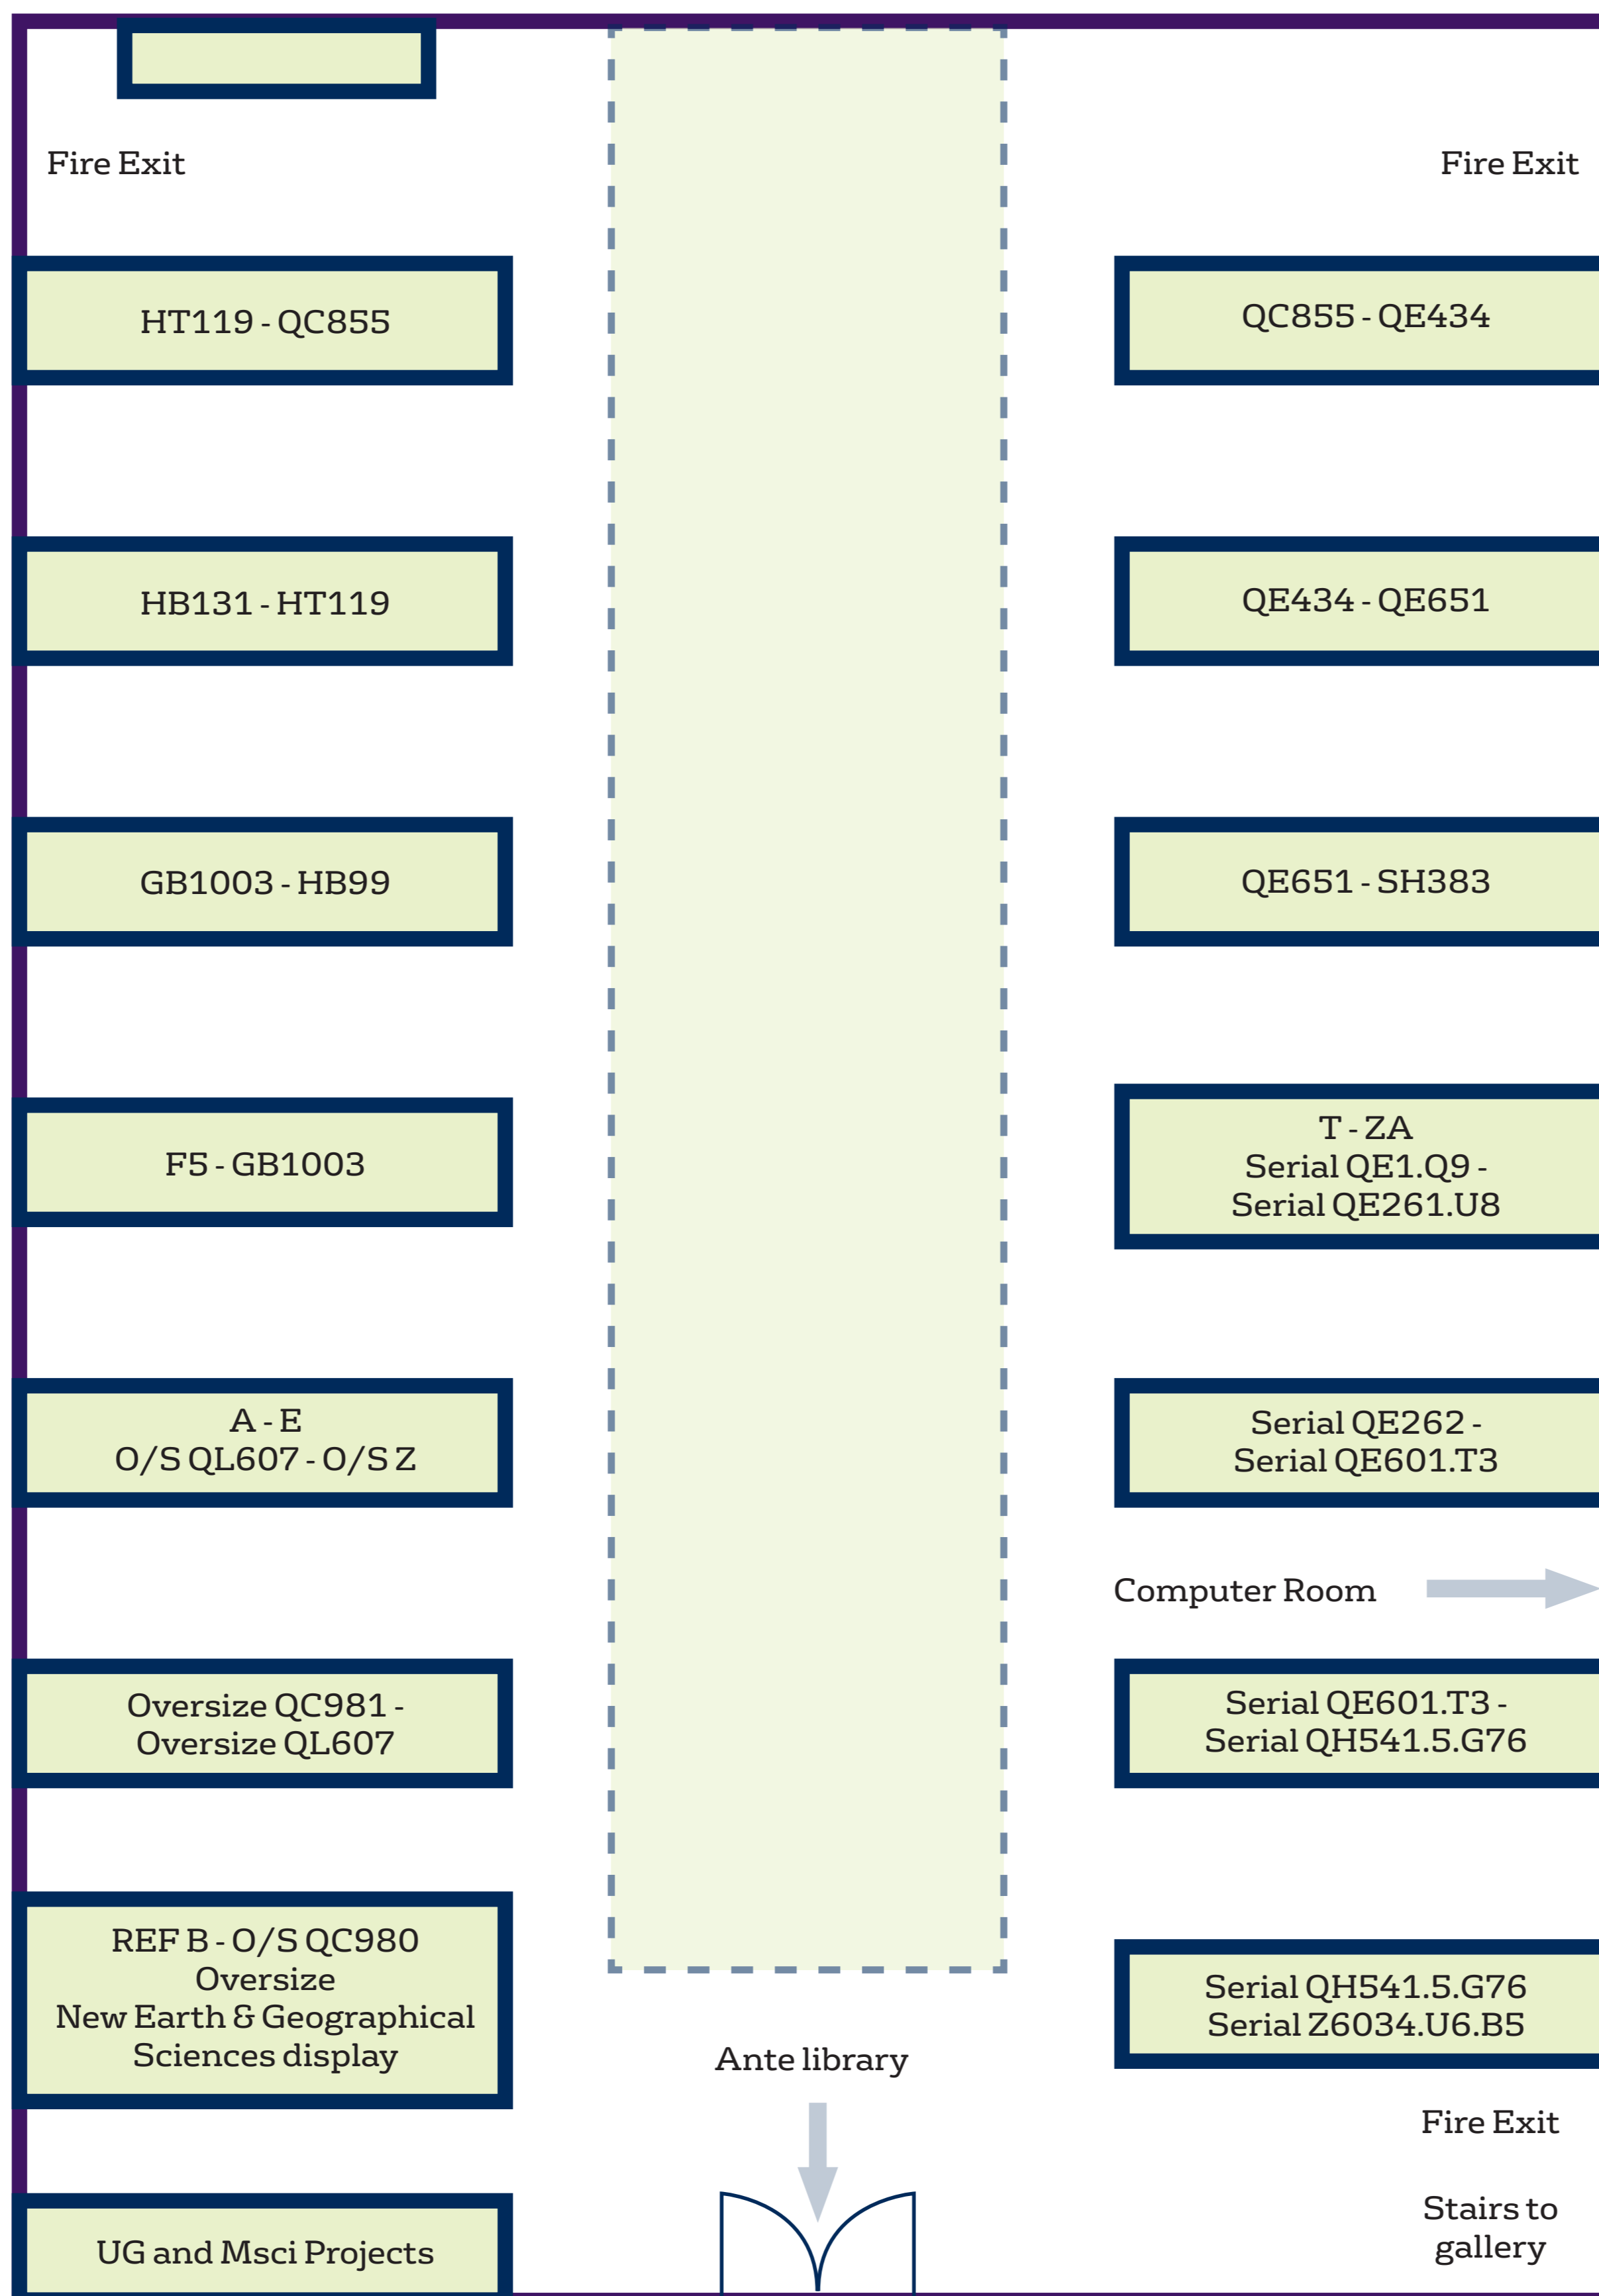

# Wills Library Floorplan: East Wing - Ground Floor

For more information about all libraries  
and library-managed study spaces see:

- 🏠 [bristol.ac.uk/library](http://bristol.ac.uk/library)
- @ [library-enquiries@bristol.ac.uk](mailto:library-enquiries@bristol.ac.uk)
- 📍 [bristol.ac.uk/library/locations-opening](http://bristol.ac.uk/library/locations-opening)
- + [bristol.ac.uk/library/accessibility-support](http://bristol.ac.uk/library/accessibility-support)
- 🐦 [BristolUniLib](#)
- 📷 [bristol\\_uni\\_lib](#)
- f [/BristolUniLib](#)

# Wills Library Floorplan: South Wing - Ground Floor

For more information about all libraries  
and library-managed study spaces see:

- 🏠 [bristol.ac.uk/library](http://bristol.ac.uk/library)
- @ [library-enquiries@bristol.ac.uk](mailto:library-enquiries@bristol.ac.uk)
- 📍 [bristol.ac.uk/library/locations-opening](http://bristol.ac.uk/library/locations-opening)
- + [bristol.ac.uk/library/accessibility-support](http://bristol.ac.uk/library/accessibility-support)
- 🐦 [BristolUniLib](#)
- 📷 [bristol\\_uni\\_lib](#)
- f [/BristolUniLib](#)