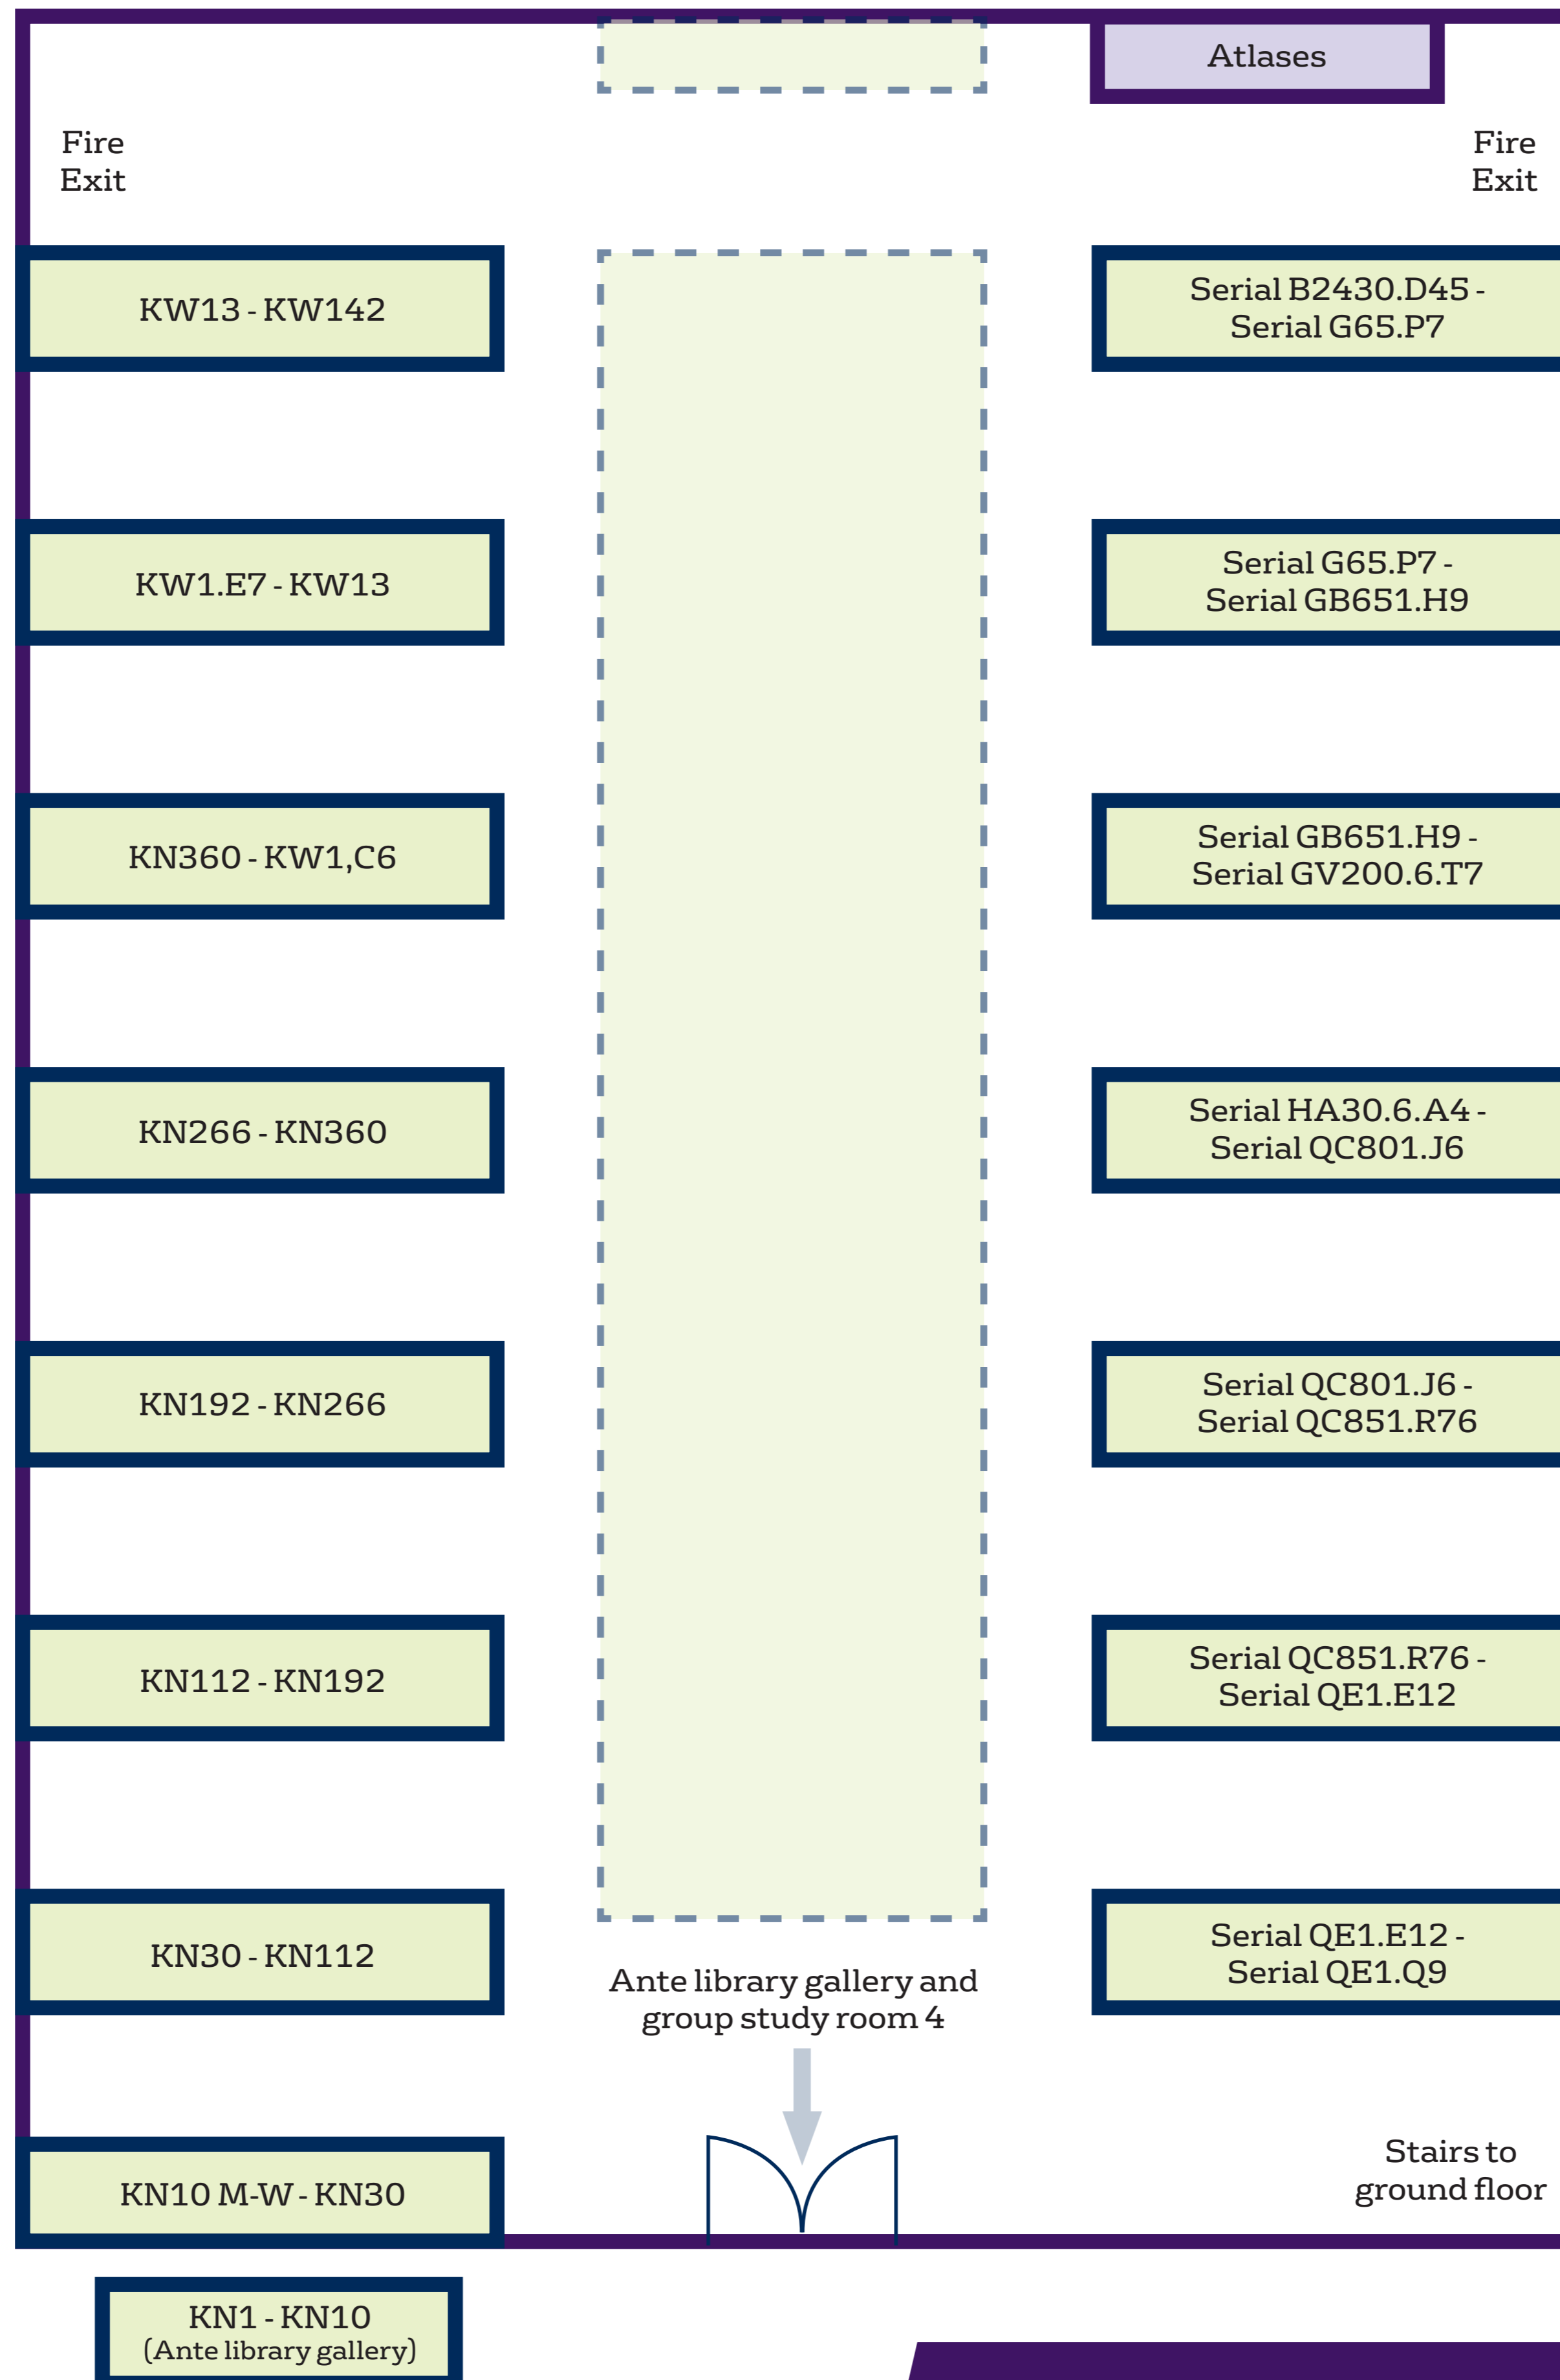

# Wills Library Floorplan: East Wing - Ground Floor

For more information about all libraries  
and library-managed study spaces see:

- 🏠 [bristol.ac.uk/library](http://bristol.ac.uk/library)
- @ [library-enquiries@bristol.ac.uk](mailto:library-enquiries@bristol.ac.uk)
- 📍 [bristol.ac.uk/library/locations-opening](http://bristol.ac.uk/library/locations-opening)
- + [bristol.ac.uk/library/accessibility-support](http://bristol.ac.uk/library/accessibility-support)
- 🐦 [BristolUniLib](#)
- 📷 [bristol\\_uni\\_lib](#)
- f [/BristolUniLib](#)

# Wills Library Floorplan: South Wing - Ground Floor

For more information about all libraries  
and library-managed study spaces see:

- 🏠 [bristol.ac.uk/library](http://bristol.ac.uk/library)
- @ [library-enquiries@bristol.ac.uk](mailto:library-enquiries@bristol.ac.uk)
- 📍 [bristol.ac.uk/library/locations-opening](http://bristol.ac.uk/library/locations-opening)
- + [bristol.ac.uk/library/accessibility-support](http://bristol.ac.uk/library/accessibility-support)
- 🐦 [BristolUniLib](#)
- 📷 [bristol\\_uni\\_lib](#)
- f [/BristolUniLib](#)

# Wills Library Floorplan: South Wing - Gallery

For more information about all libraries  
and library-managed study spaces see:

- 🏠 [bristol.ac.uk/library](http://bristol.ac.uk/library)
- @ [library-enquiries@bristol.ac.uk](mailto:library-enquiries@bristol.ac.uk)
- 📍 [bristol.ac.uk/library/locations-opening](http://bristol.ac.uk/library/locations-opening)
- + [bristol.ac.uk/library/accessibility-support](http://bristol.ac.uk/library/accessibility-support)
- 🐦 [BristolUniLib](#)
- 📷 [bristol\\_uni\\_lib](#)
- f [/BristolUniLib](#)