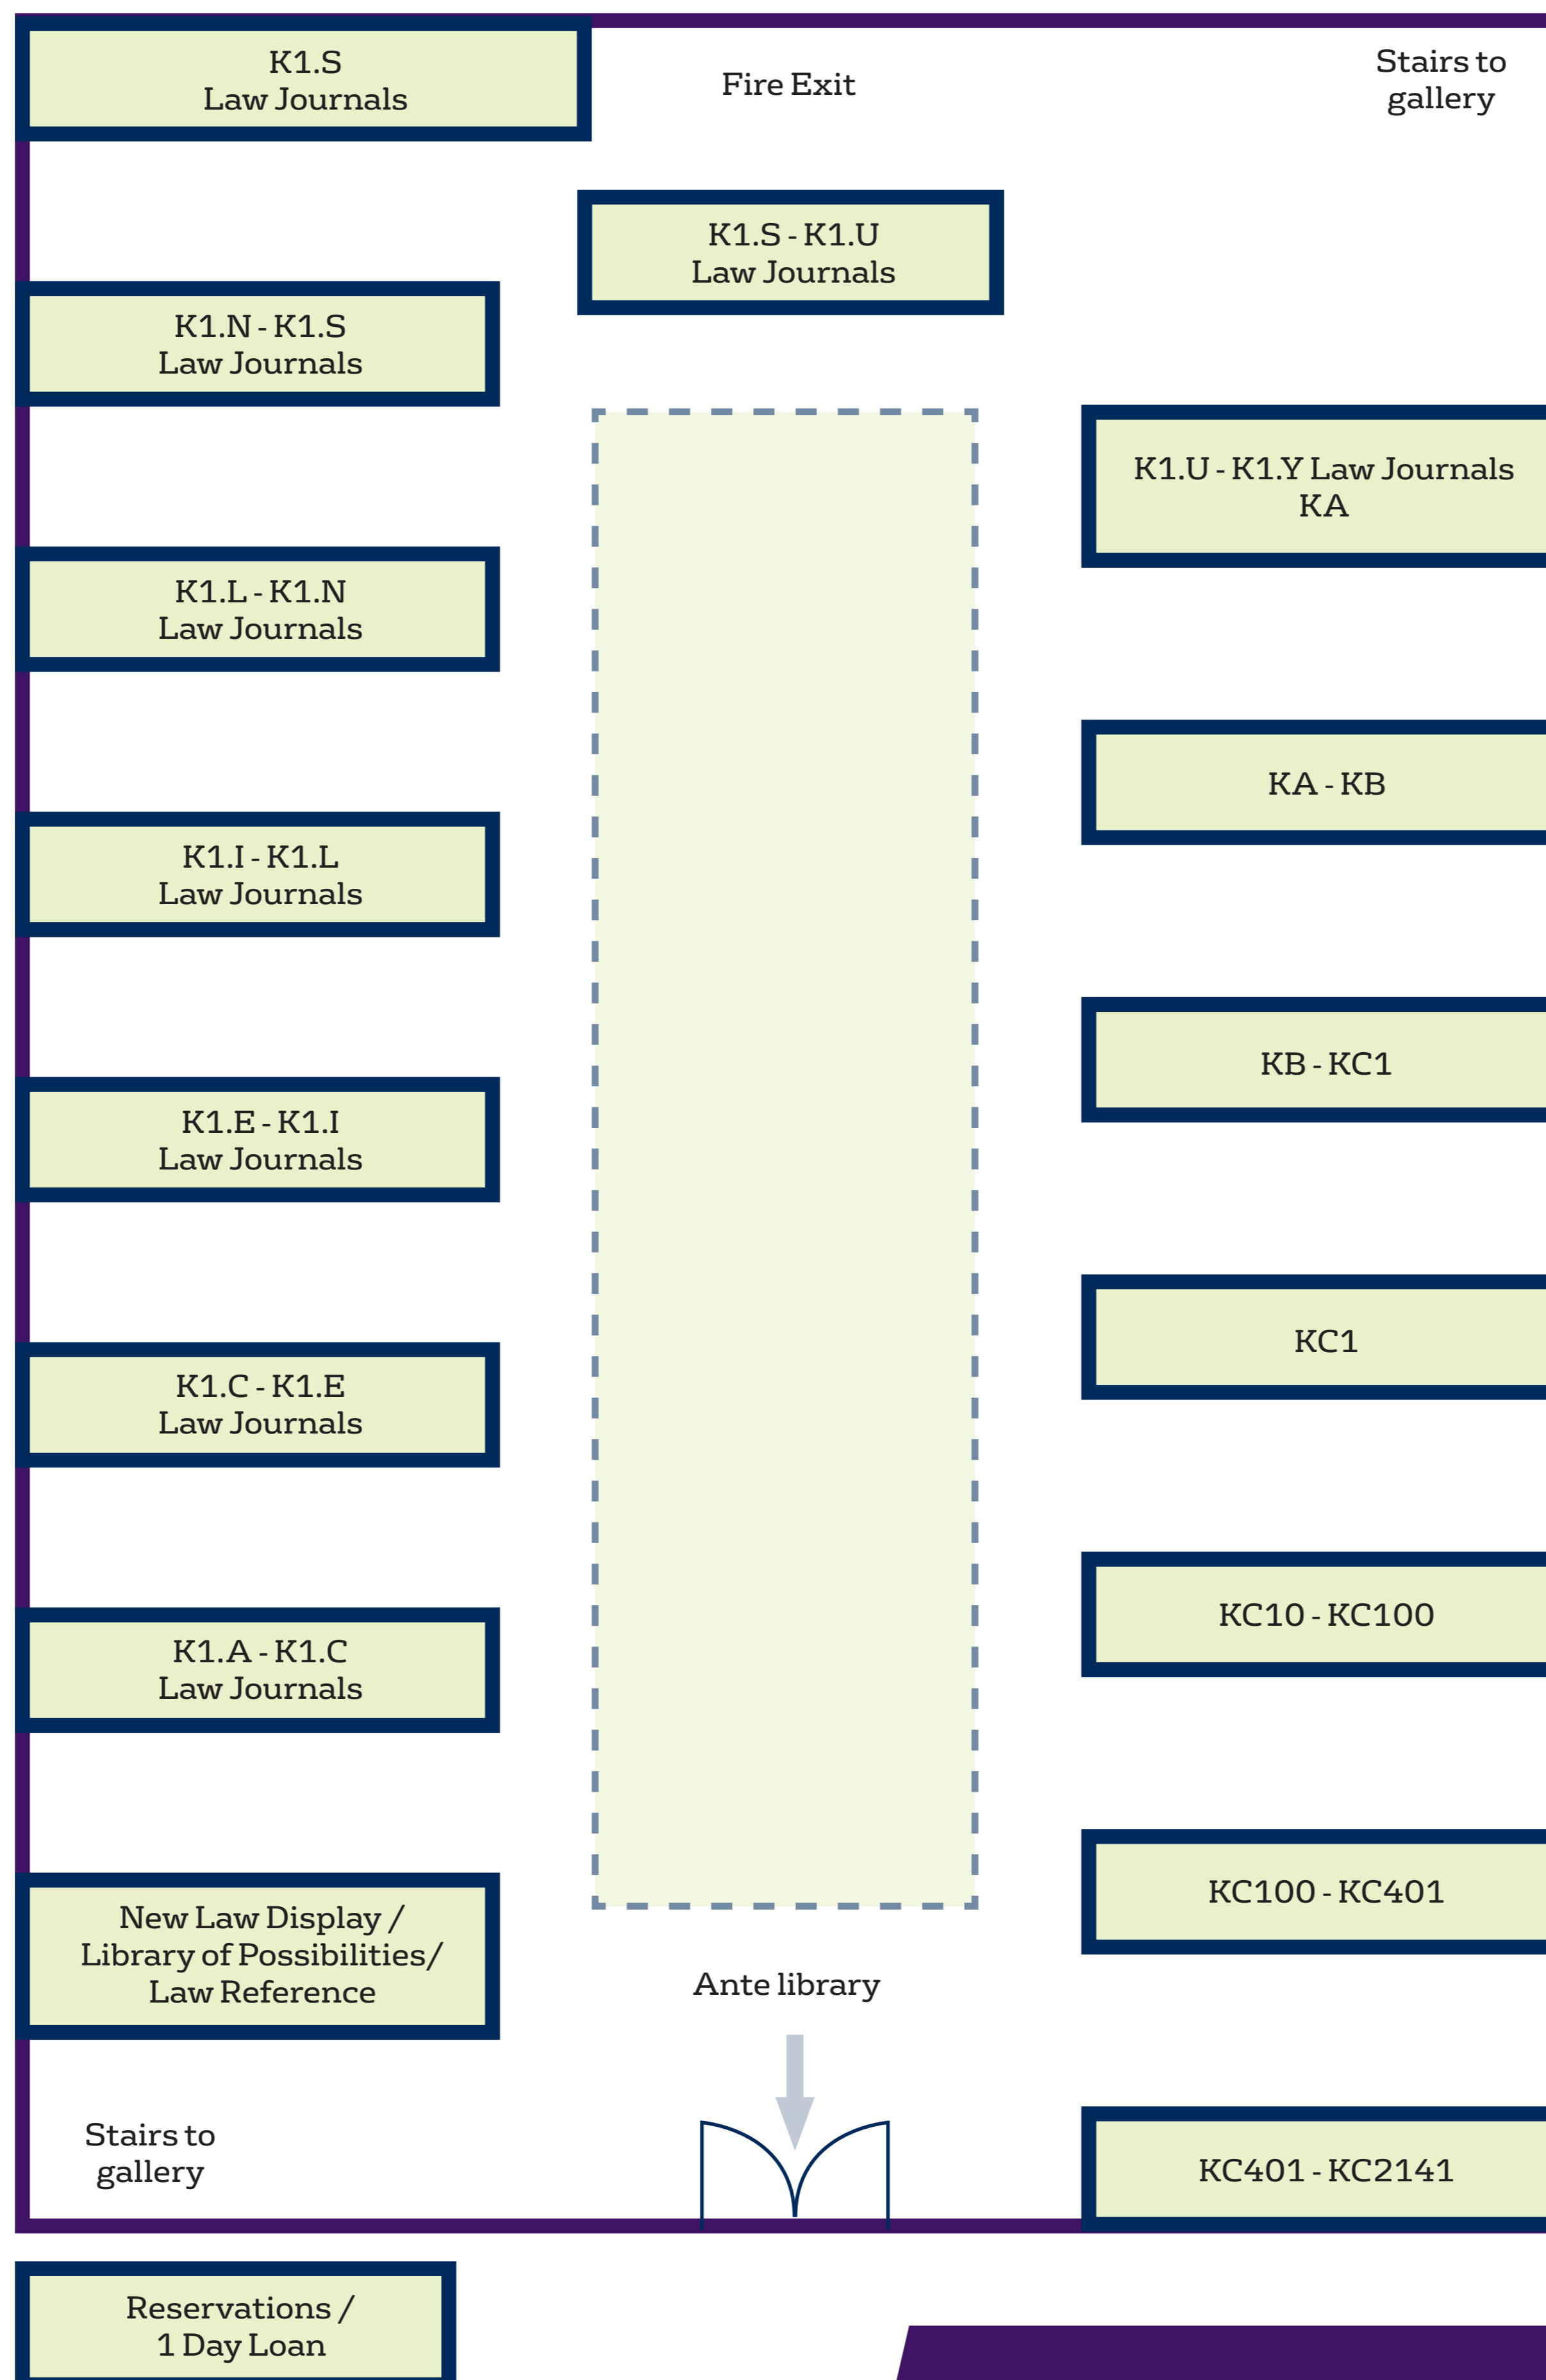

# Wills Library Floorplan: East Wing - Ground Floor

For more information about all libraries  
and library-managed study spaces see:

- 🏠 [bristol.ac.uk/library](http://bristol.ac.uk/library)
- @ [library-enquiries@bristol.ac.uk](mailto:library-enquiries@bristol.ac.uk)
- 📍 [bristol.ac.uk/library/locations-opening](http://bristol.ac.uk/library/locations-opening)
- + [bristol.ac.uk/library/accessibility-support](http://bristol.ac.uk/library/accessibility-support)
- 🐦 [BristolUniLib](#)
- 📷 [bristol\\_uni\\_lib](#)
- f [/BristolUniLib](#)

# Wills Library Floorplan: South Wing - Ground Floor

For more information about all libraries  
and library-managed study spaces see:

- 🏠 [bristol.ac.uk/library](http://bristol.ac.uk/library)
- @ [library-enquiries@bristol.ac.uk](mailto:library-enquiries@bristol.ac.uk)
- 📍 [bristol.ac.uk/library/locations-opening](http://bristol.ac.uk/library/locations-opening)
- + [bristol.ac.uk/library/accessibility-support](http://bristol.ac.uk/library/accessibility-support)
- 🐦 [BristolUniLib](#)
- 📷 [bristol\\_uni\\_lib](#)
- f [/BristolUniLib](#)

# Wills Library Floorplan: South Wing - Gallery

For more information about all libraries  
and library-managed study spaces see:

- 🏠 [bristol.ac.uk/library](http://bristol.ac.uk/library)
- @ [library-enquiries@bristol.ac.uk](mailto:library-enquiries@bristol.ac.uk)
- 📍 [bristol.ac.uk/library/locations-opening](http://bristol.ac.uk/library/locations-opening)
- + [bristol.ac.uk/library/accessibility-support](http://bristol.ac.uk/library/accessibility-support)
- 🐦 [BristolUniLib](#)
- 📷 [bristol\\_uni\\_lib](#)
- f [/BristolUniLib](#)