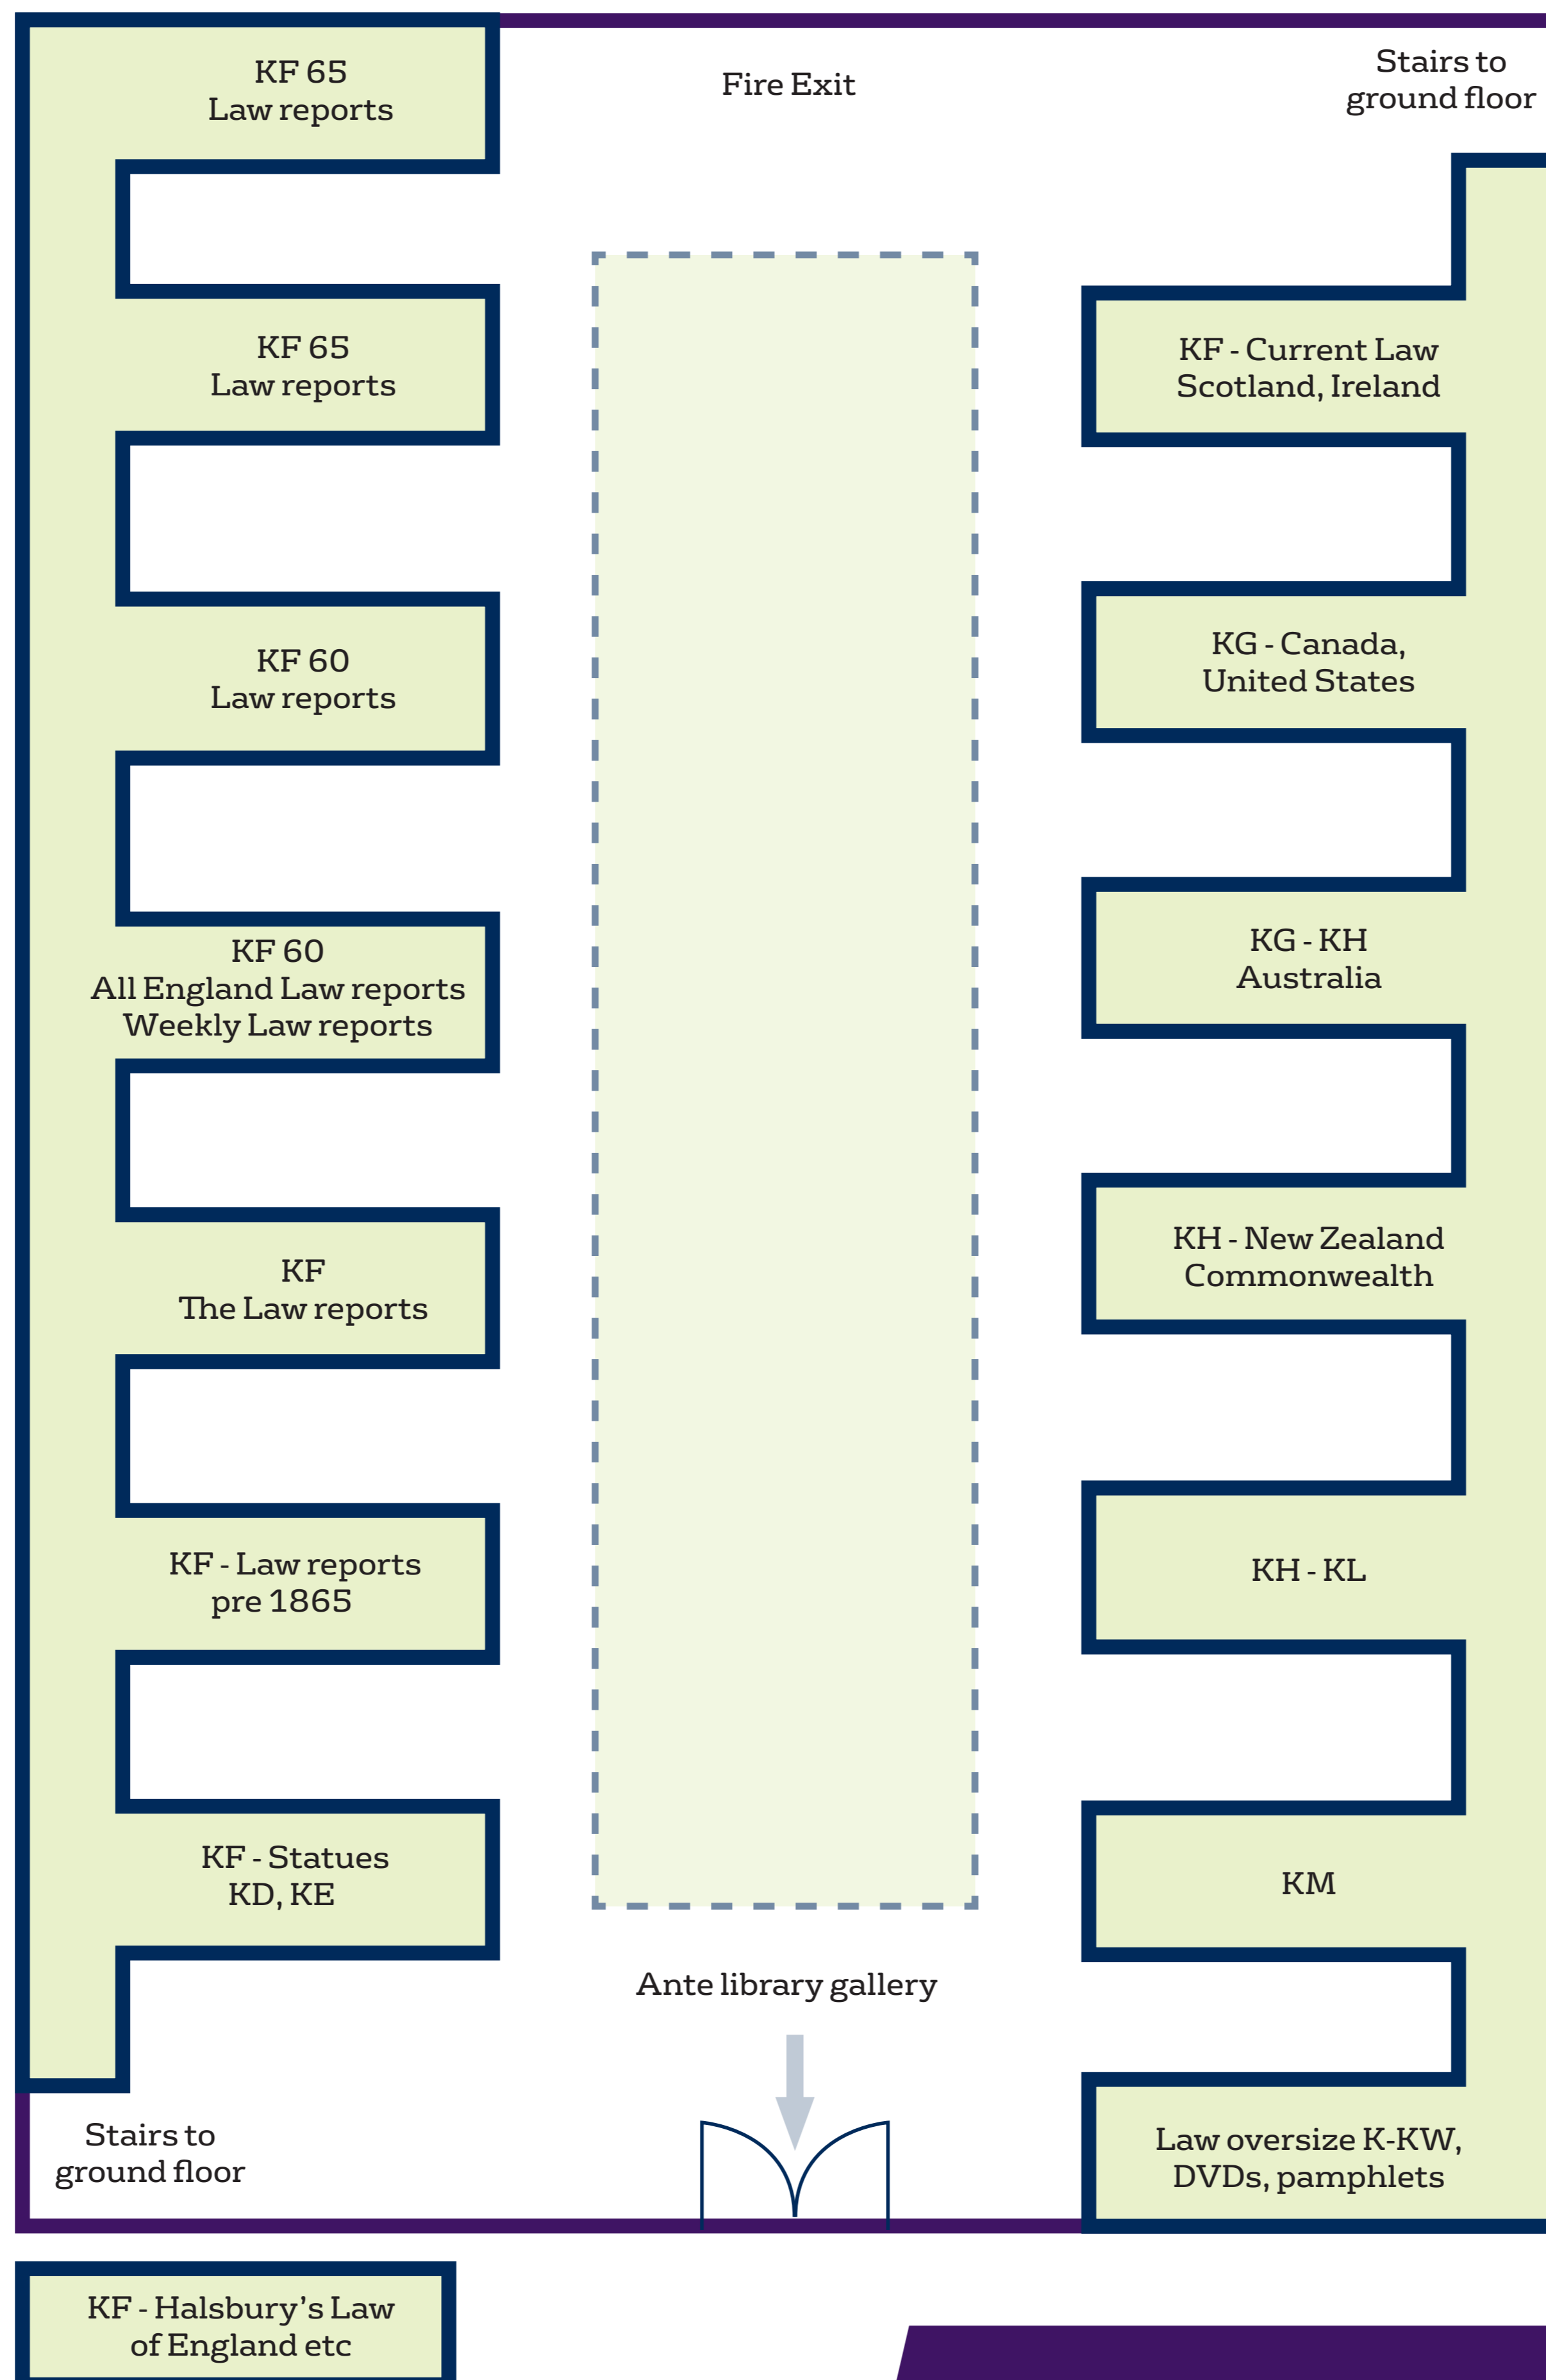

Wills Library Floorplan: East Wing - Gallery

For more information about all libraries and library-managed study spaces see:

- 🏠 bristol.ac.uk/library
- ✉ library-enquiries@bristol.ac.uk
- 📍 bristol.ac.uk/library/locations-opening
- ⊕ bristol.ac.uk/library/accessibility-support
- 🐦 BristolUniLib
- 📷 [bristol_uni_lib](https://www.instagram.com/bristol_uni_lib)
- 📘 [/BristolUniLib](https://www.facebook.com/BristolUniLib)