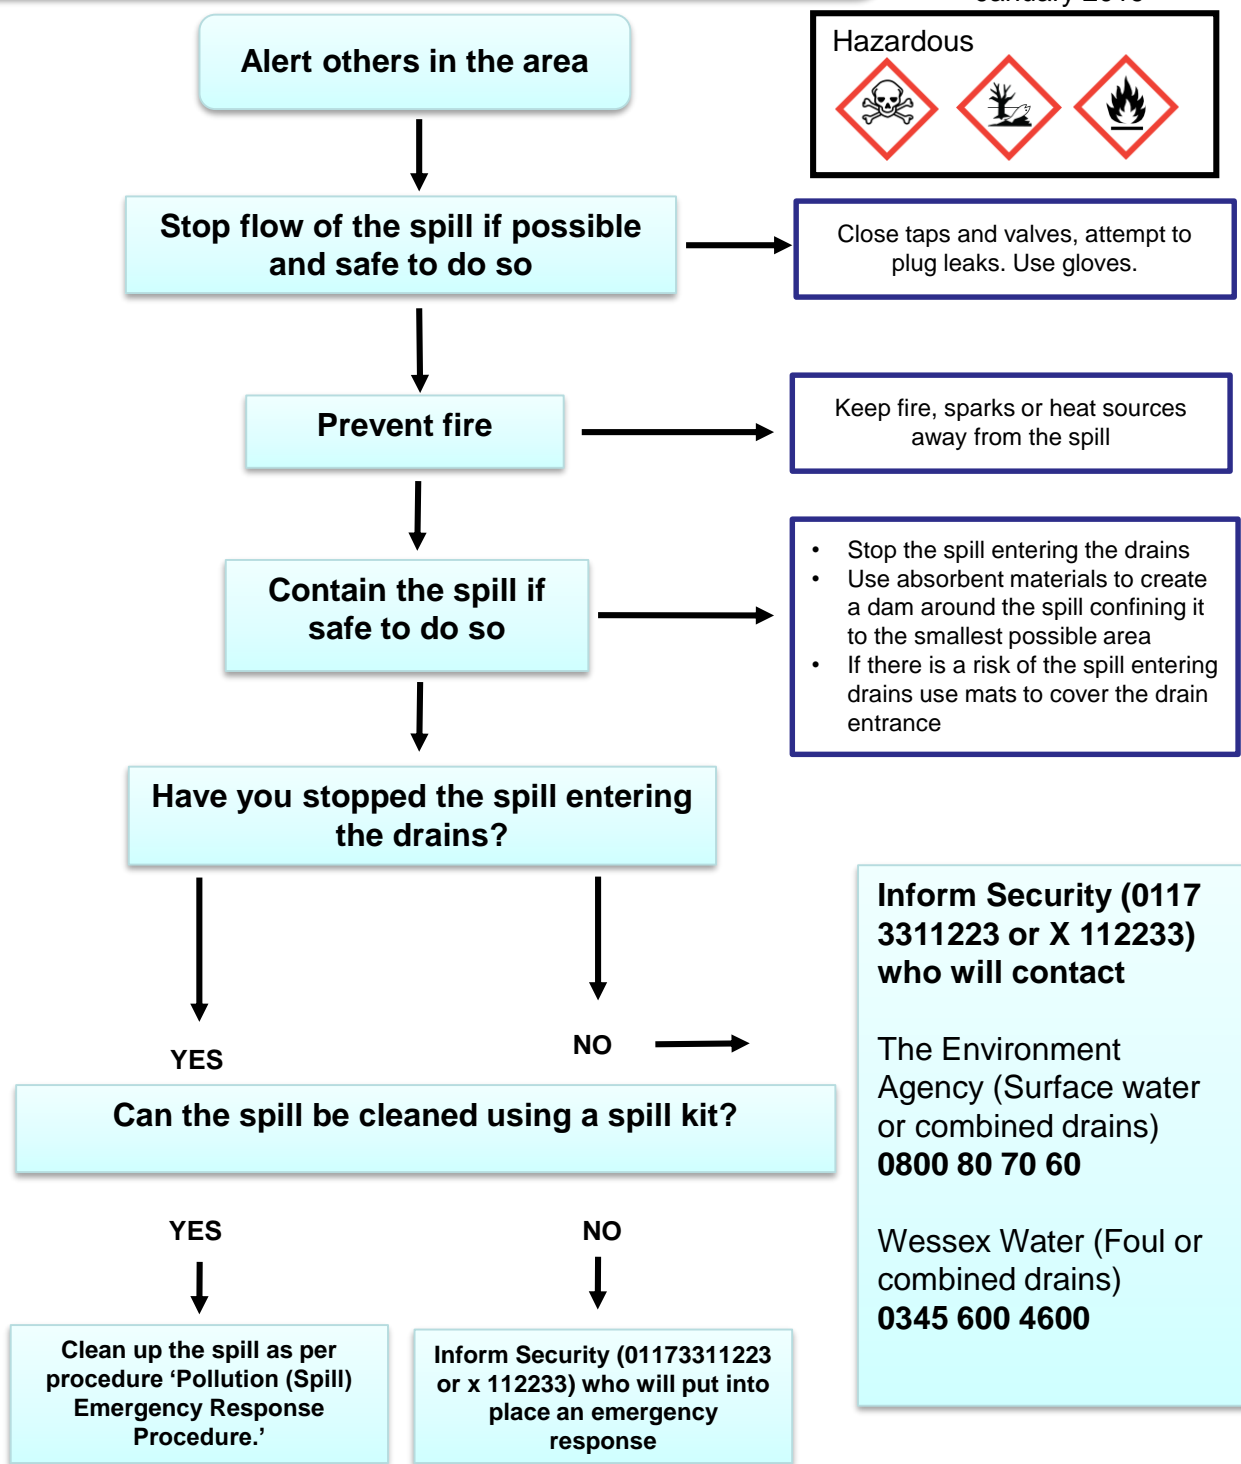

SPILL ACTION

(petrol, diesel, central heating oil, lubricating oil, mineral oil, vegetable and plant oil, heavy oil i.e. bitumen, solvents i.e. paraffin, waste oil, chemicals, firewater, flood water)

Version 5 Issue:
January 2019

•Call the Environment Agency if spill has entered a surface water drain (sometimes marked in blue) **0800 80 70 60**

•Call Wessex Water if spill has entered a foul sewer (sometimes marked red) **0345 600 4600**

•If you are unsure about the type of drain call both When you call be ready with:

- The site address
- The type of substance spilt
- The quantity of substance that entered the drain
- A contact telephone number