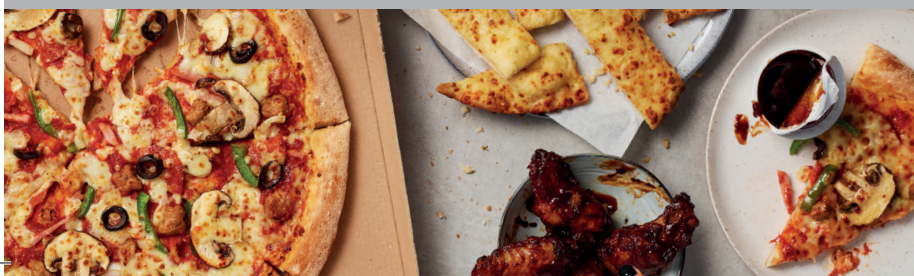

BALLYGOWAN WATER

1.79

Bristol - Cheltenham Road

01179 425 252

174b Cheltenham Road, BS6 5RE

OPEN: Sun-Thu:11am-10.30pm, Fri-Sat:11am-11pm

Delivery charge applies to all orders of £10.00, minimum 5 pizza order.