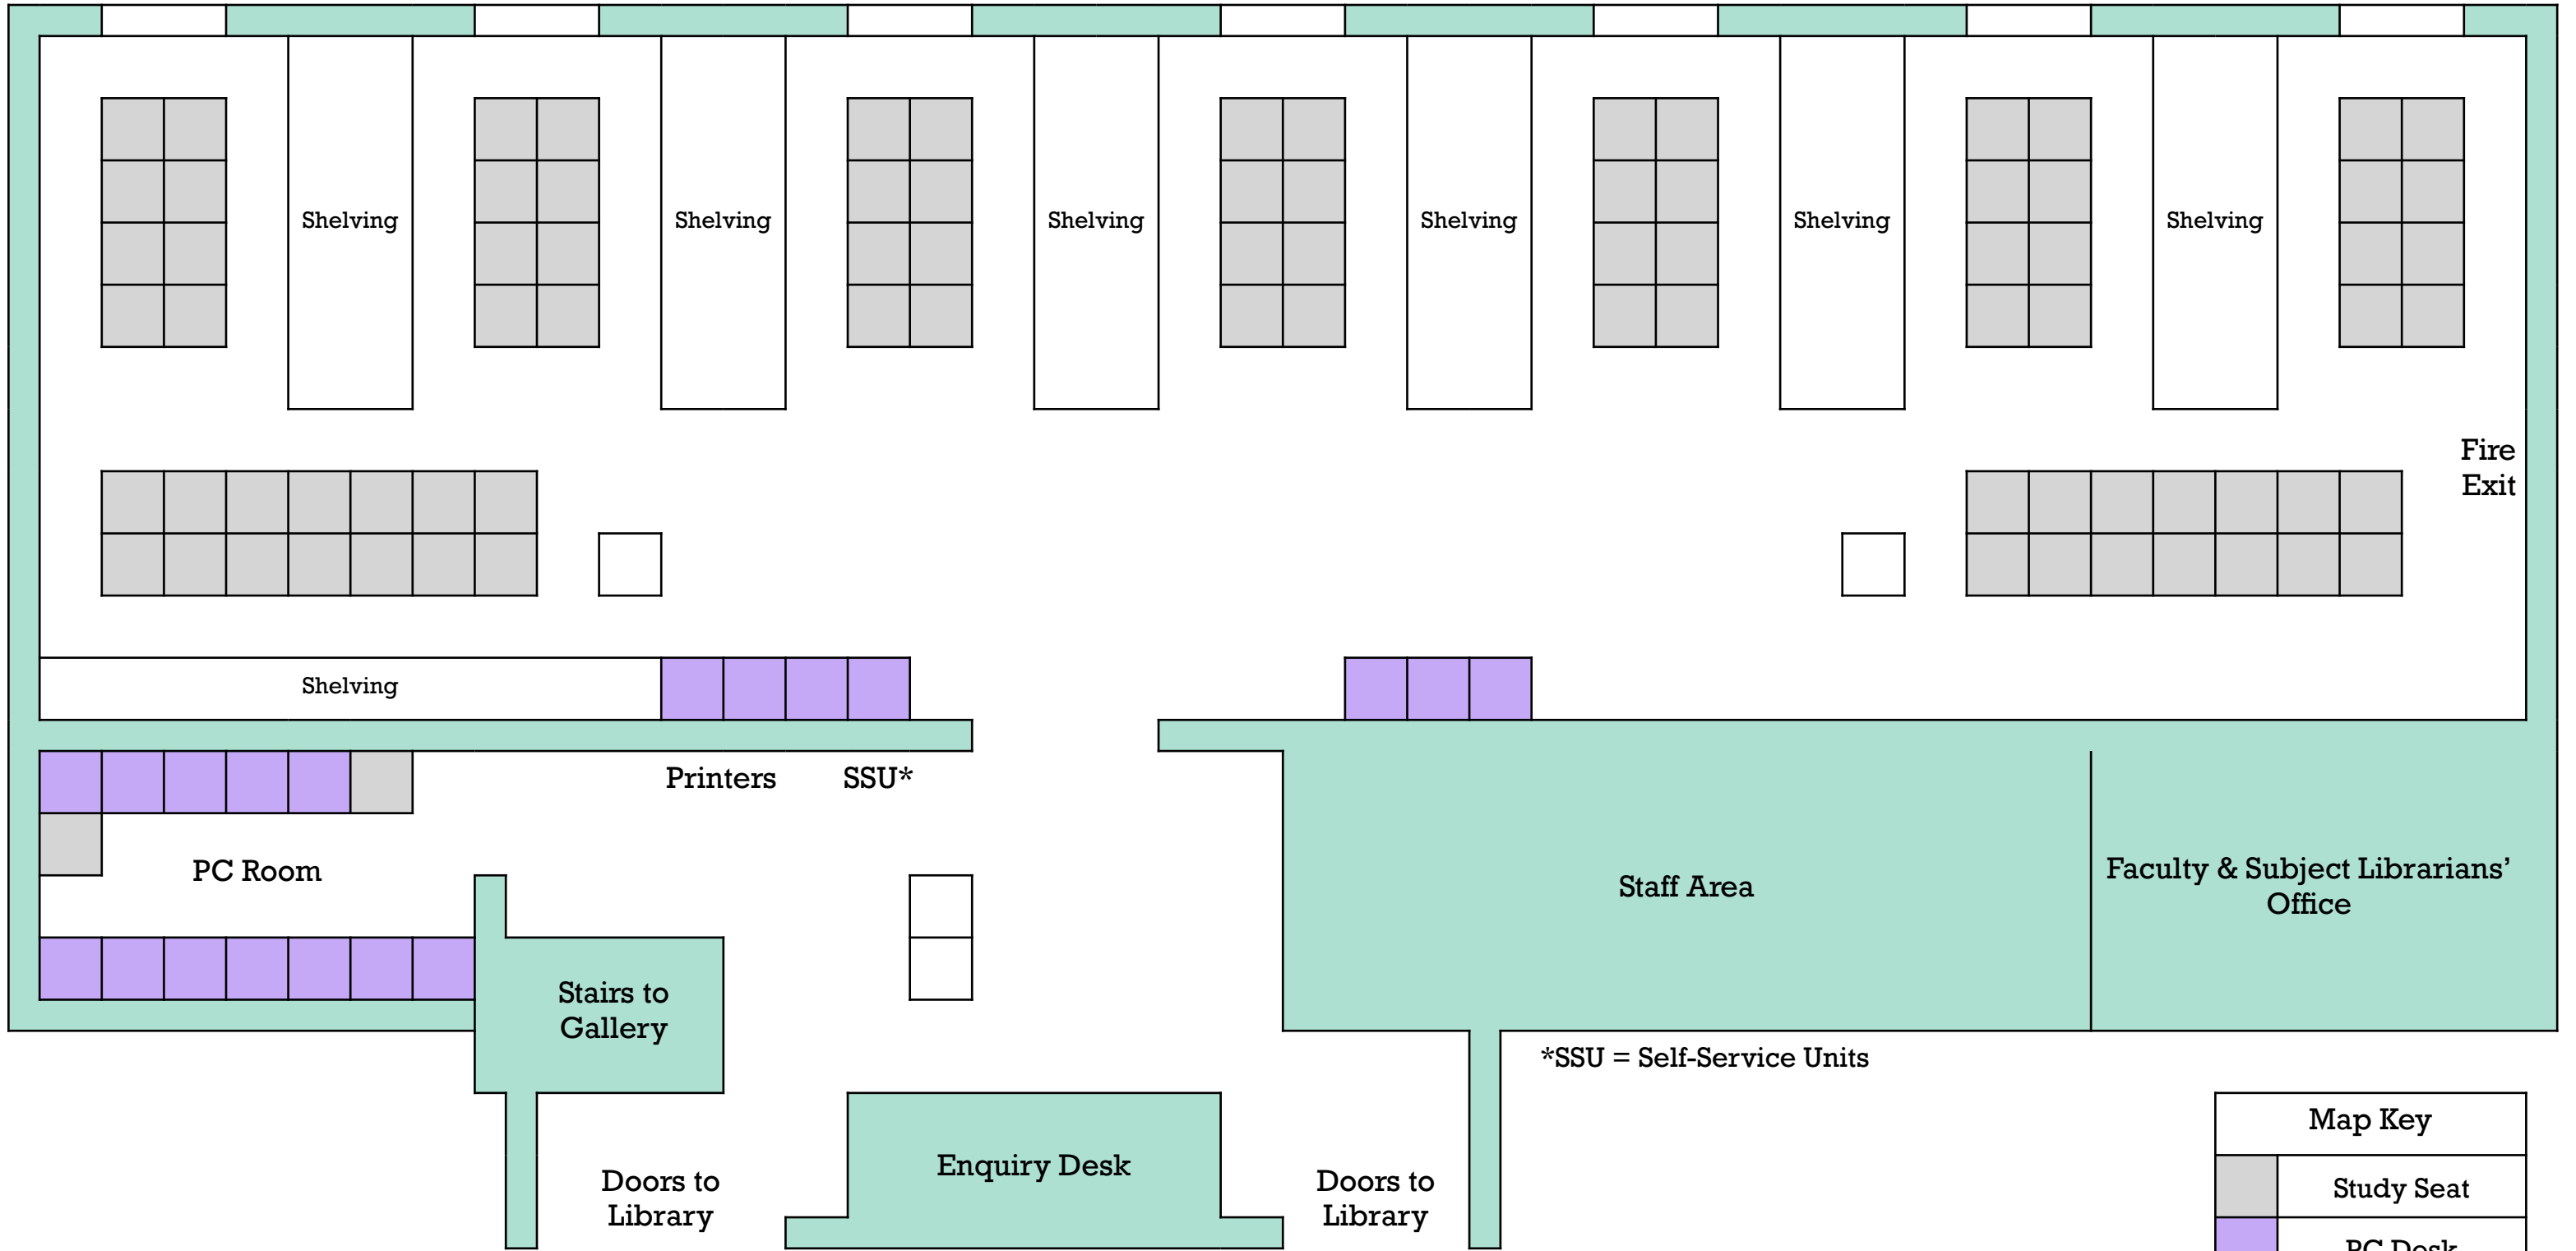

Queen's Building Library - Reading Room & PC Room Study Seating

*SSU = Self-Service Units

Map Key	
	Study Seat
	PC Desk
	Soft Seating